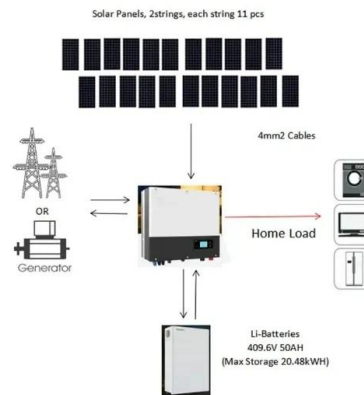

[Generators and Transfer Switches: A Comprehensive Guide](#)

You switch the switches on your transfer switch from the LINE position to the GENERATOR position (or whatever position indicates connection to the generator), one at a time. ...

[What Do the Green, Yellow, Blue and Red Status Indicator Lights Mean ...](#)

It clarifies the difference between maintenance reminders, non-critical warnings, and alarm codes, helping customers understand why a yellow maintenance light or red fault light may ...