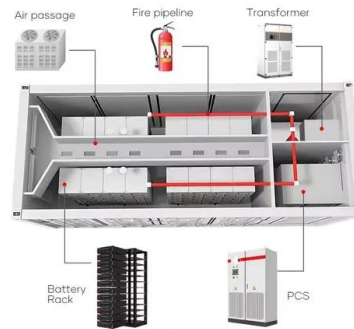

Serial numbers of solar panel

To track the serial numbers, the physical panels need to be checked, as SunPower panels have a serial number printed on a label, typically found on the back of the panel.

How to identify the serial number of photovoltaic panels

Serial number is the unique identifier of each PV module. A protected copy of the barcode is located on the front top-left corner under the glass and cannot be removed or damaged. The matching serial number

Contact Us

For catalog requests, pricing, or partnerships, please visit:
<https://xraydiamondsolutions.co.za>