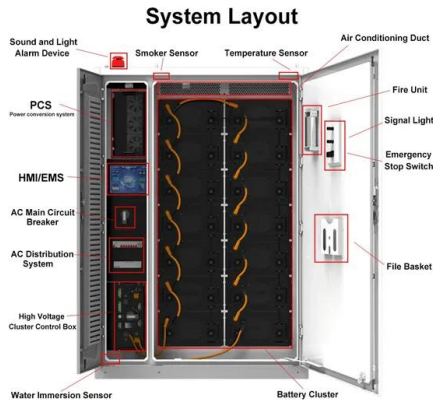

What does wind turbine generator mean

What does wind turbine generator mean

[Wind turbine: what it is, parts and working . Enel Group](#)

The wind turbine (also known as wind generator or wind turbine generator) is a small engineering masterpiece that appears simple at first glance. The most common type is the classic ...

[Wind turbine , Renewable Energy, Efficiency & Design , Britannica](#)

Wind turbine, apparatus used to convert the kinetic energy of wind into electricity. Wind turbines come in several sizes, with small-scale models used for providing electricity to rural homes ...

[Wind turbine , Renewable Energy, Efficiency & Design , Britannica](#)

The wind turbine (also known as wind generator or wind turbine generator) is a small engineering masterpiece that appears simple at first ...