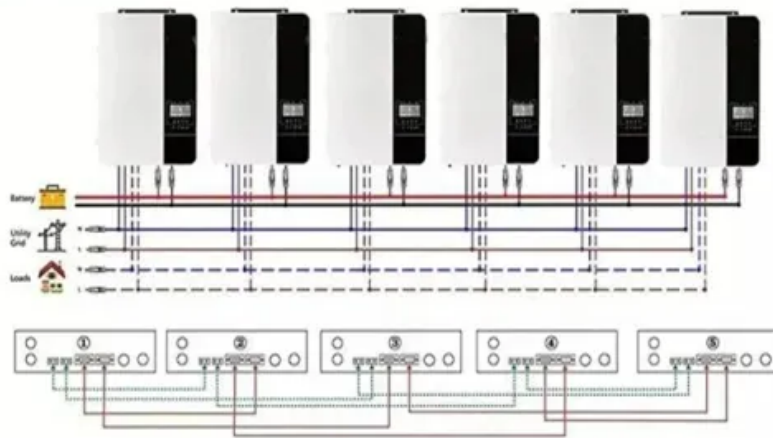

What equipment does the 5G base station have

Parallel (Parallel operation up to 6 unit (only with battery connected))

AC input wires

AC output wires

What equipment does the 5G base station have

[Infrastructure and equipment](#)

[5G Base Station Equipment Global Market Report 2025](#)

The main components of 5G base station equipment are antennas, transceivers, baseband units, power supply units, and others. Antennas are essential components in 5G base stations, enabling wireless ...

[Quick guide: components for 5G base stations and antennas](#)

A 5G network base-station connects other wireless devices to a central hub. A look at 5G base-station architecture includes various equipment, such as a 5G base station power amplifier, ...

[Basic components of a 5G base station](#)

The 5G base station is composed of a power supply system and communication equipment [4], in addition to some auxiliary equipment such as air conditioning and lighting.