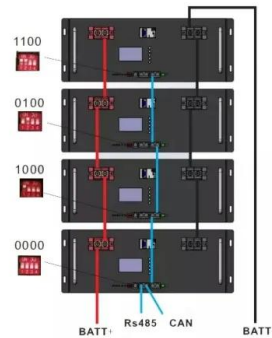

[Complete Guide to 5G Base Station Construction , Key Steps, Equipment](#)

At the heart of mobile communication networks lies the main base station equipment. Central to this setup are three critical components-- BBU (Baseband Unit), RRU (Remote Radio ...

5g network station

A 5G network station is a complex system that combines advanced antenna technologies, multiple frequency bands, high-speed connectivity, virtualization, and sophisticated signal processing ...

Contact Us

For catalog requests, pricing, or partnerships, please visit:
<https://xraydiamondsolutions.co.za>