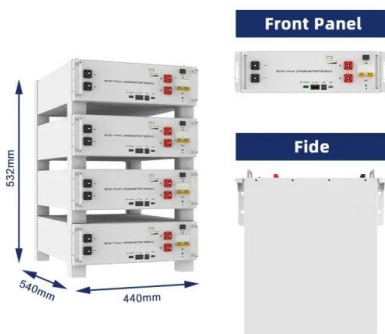

[Solar Panel Size Guide , Best Panel Size for Your Roof](#)

Learn how to choose the ideal solar panel size for your home. Get expert tips, standard dimensions, and a size chart to simplify your solar decisions.