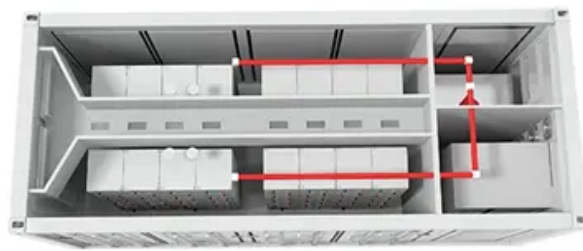

Where can I find BESS outdoor base station power supply boards in Palau