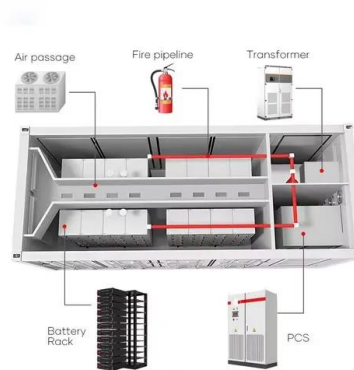

[How Do Wind Turbines Work?](#)

This video highlights the basic principles at work in wind turbines and illustrates how the various components work to capture and convert wind energy to electricity.