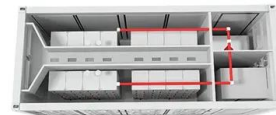

[Yellowstone National Park (U.S. National Park Service)](#)

Within Yellowstone's 2.2 million acres, visitors have unparalleled opportunities to observe wildlife in an intact ecosystem, explore geothermal areas that contain about half the world's active geysers, and ...