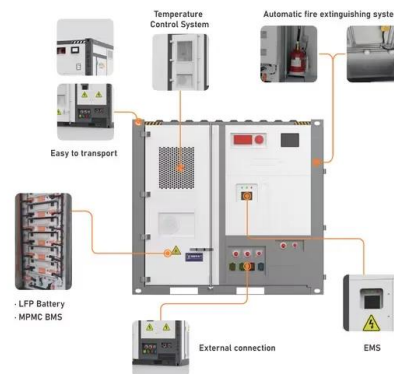

Plan Your Visit

Discover the highlights of Yellowstone's vast 2.2 million acres, ten visitor centers, and eight developed areas. From driving to horseback riding, and hiking to biking, explore all the different ...

[Electrical Enclosure Selection Guide , E-abel Industrial Enclosures](#)

Use IP40 to IP54 rated powder-coated steel enclosures for general industrial or commercial spaces. Choose IP65/IP66 weatherproof enclosures with polyurethane gasket sealing ...