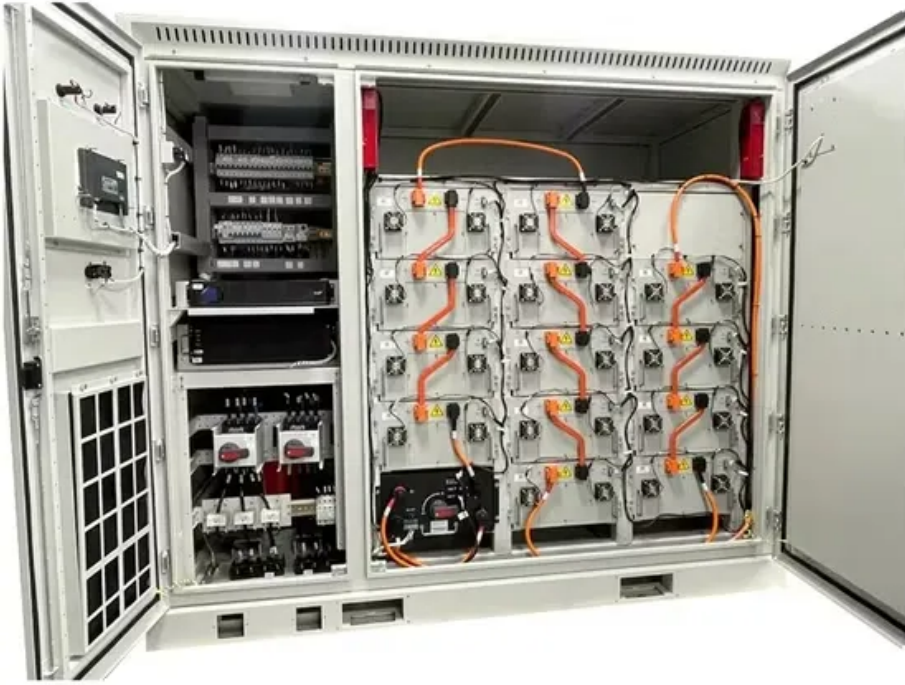

# Windhoek sigma solar battery cabinet lithium battery pack

## Windhoek sigma solar battery cabinet lithium battery pack

### [LITHIUM ION STORAGE AND CHARGING CABINET . Solar Power ...](#)

An Energy Storage Cabinet, also known as a Lithium Battery Cabinet, is a specialized storage solution designed to safely house and protect lithium-ion batteries.

### [Battery Cabinet U20 Lithium Batteries Rack Mount - EasyPower Solar](#)

It is specifically built to accommodate standard 4 units rack-mount lithium batteries, ensuring a professional and organized installation. Proper ventilation is critical for battery life.