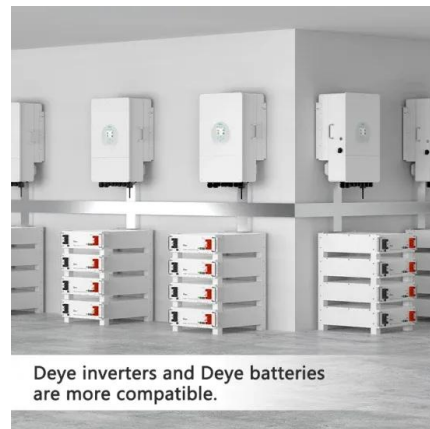

[Which company should I look for lithium battery storage cabinet in ...](#)

Our Lithium-ion battery storage cabinet is a specialised unit designed to store, charge batteries, and manage lithium-ion batteries safely, contact Quinshield today on 01269 832220.

[Battery Cabinet U20 Lithium Batteries Rack Mount - EasyPower Solar](#)

It is specifically built to accommodate standard 4 units rack-mount lithium batteries, ensuring a professional and organized installation. Proper ventilation is critical for battery life.