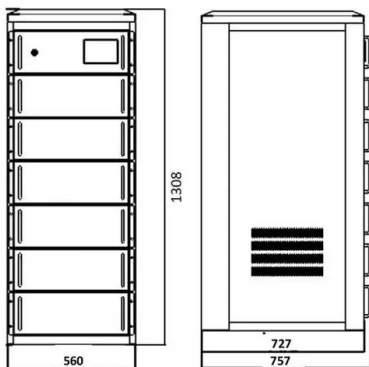

### [Battery Cabinet U20 Lithium Batteries Rack Mount - EasyPower Solar](#)

It is specifically built to accommodate standard 4 units rack-mount lithium batteries, ensuring a professional and organized installation. Proper ventilation is critical for battery life.